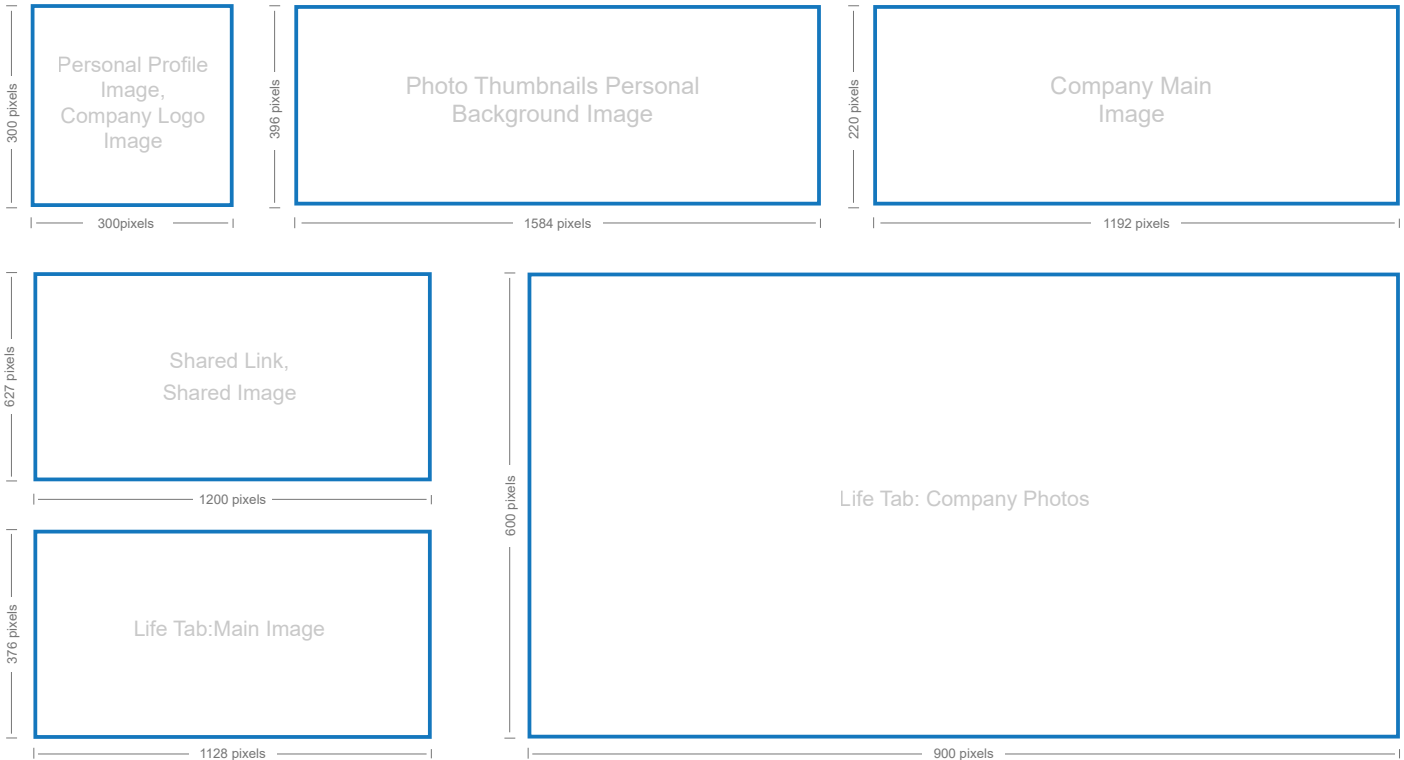

INSTAGRAM	Recommended Dimensions	Aspect Ratio
Profile Picture	110 x 110	-
Photo Thumbnails	161 x 161	-
Photo Size (Instagram App)	1080 x 1080 (square), 1080 x 1350 (4:5)	Between 1.91:1 and 4:5
Instagram Stories	1080 x 1920	9:16

PINTEREST	Recommended Dimensions	Appears at (height scaled)	Maximum File Size	File Format
Profile Picture	165 x 165	165 x 165	10MB	JPG, PNG
Pins (main page)	236	192	-	-
Pins (on board)	236	238	-	-
Pins (expanded)	600 Width	735	-	-
Pins (enlarged pin)	-	500 (infinite height)	-	-
Pin Board (large thumbnail)	222 x 150	-	-	-
Pin Board (smaller thumbnail)	55 x 55	-	-	-

YOUTUBE	Recommended Dimensions	Aspect Ratio
Channel Profile Image	800 x 800	-
Channel Cover Art	2560 x 1440	-
Tablet	1855 x 423	-
Mobile	1546 x 423	-
TV	2560 x 1440	-
Desktop	2560 x 423	-
Video Uploads	Minimum HD 1280 x 720	16:9

TUMBLR	Recommended Dimensions	File Format	Maximum Size
Profile Picture	128 x 128	JPG, GIF, PNG, BMP	10MB
Image Posts (In Dash)	1280 x 1920	JPG, GIF, PNG, BMP	10MB
Image Posts (In Feed)	500 x 750	JPG, GIF, PNG, BMP	10MB
Animated Gifs	Maximum 540px Wide	JPG, GIF, PNG, BMP	3MB