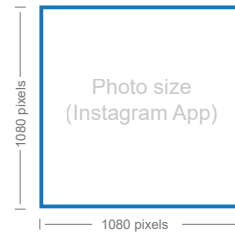

# SOCIAL MEDIA IMAGE SIZES CHEAT SHEET

FACEBOOK	Recommended Dimensions	Minimum Dimensions	Maximum Dimensions	Image Scale	Max File Size	Image Formats
Profile Photo	180 x 180	160 x 160	-	1:1	-	-
Cover Photo	820 x 312	400 x 150	-	2.7:1	100KB	RGB, JPG, PNG
Shared Image (Timeline)	1200 x 630	-	-	1.91:1	-	-
Shared Image (Newsfeed)	1200 x 630	-	-	1.91:1	-	-
Shared Link (Timeline)	1200 x 628	200 x 200	-	1.91:1	-	-
Shared Link (Newsfeed)	1200 x 628	200 x 200	-	1.91:1	-	-
Highlighted Image	1200 x 717	843 x 504	-	1:1.67	-	-
Event Image	1920 x 1080	470 x 174	-	16:9	-	-

TWITTER	Recommended Dimensions	Minimum Dimensions	Maximum Dimensions	Image Scale	Max File Size	Image Formats
Profile Photo	400 x 400	200 x 200	-	1:1	2MB	JPG, GIF, PNG
Header Photo	1500 x 500	-	-	3:1	5MB	JPG, GIF, PNG
In-Stream Photo	506 x 253	440 x 220	1024 x 512	2:1 (16:9 recommended)	5MB for Photos, 3 MB for Gifs	JPG, GIF, PNG

INSTAGRAM	Recommended Dimensions	Aspect Ratio
Profile Picture	110 x 110	-
Photo Thumbnails	161 x 161	-
Photo Size (Instagram App)	1080 x 1080 (square), 1080 x 1350 (4:5)	Between 1.91:1 and 4:5
Instagram Stories	1080 x 1920	9:16

PINTEREST	Recommended Dimensions	Appears at (height scaled)	Maximum File Size	File Format
Profile Picture	165 x 165	165 x 165	10MB	JPG, PNG
Pins (main page)	236	192	-	-
Pins (on board)	236	238	-	-
Pins (expanded)	600 Width	735	-	-
Pins (enlarged pin)	-	500 (infinite height)	-	-
Pin Board (large thumbnail)	222 x 150	-	-	-
Pin Board (smaller thumbnail)	55 x 55	-	-	-