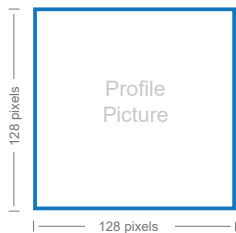

TUMBLR	Recommended Dimensions	File Format	Maximum Size
Profile Picture	128 x 128	JPG, GIF, PNG, BMP	10MB
Image Posts (In Dash)	1280 x 1920	JPG, GIF, PNG, BMP	10MB
Image Posts (In Feed)	500 x 750	JPG, GIF, PNG, BMP	10MB
Animated Gifs	Maximum 540px Wide	JPG, GIF, PNG, BMP	3MB