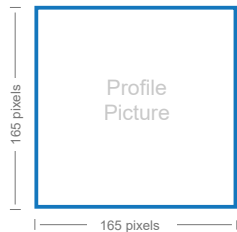

# SOCIAL MEDIA IMAGE SIZES CHEAT SHEET

FACEBOOK	Recommended Dimensions	Minimum Dimensions	Maximum Dimensions	Image Scale	Max File Size	Image Formats
Profile Photo	180 x 180	160 x 160	-	1:1	-	-
Cover Photo	820 x 312	400 x 150	-	2.7:1	100KB	RGB, JPG, PNG
Shared Image (Timeline)	1200 x 630	-	-	1.91:1	-	-
Shared Image (Newsfeed)	1200 x 630	-	-	1.91:1	-	-
Shared Link (Timeline)	1200 x 628	200 x 200	-	1.91:1	-	-
Shared Link (Newsfeed)	1200 x 628	200 x 200	-	1.91:1	-	-
Highlighted Image	1200 x 717	843 x 504	-	1:1.67	-	-
Event Image	1920 x 1080	470 x 174	-	16:9	-	-

TWITTER	Recommended Dimensions	Minimum Dimensions	Maximum Dimensions	Image Scale	Max File Size	Image Formats
Profile Photo	400 x 400	200 x 200	-	1:1	2MB	JPG, GIF, PNG
Header Photo	1500 x 500	-	-	3:1	5MB	JPG, GIF, PNG
In-Stream Photo	506 x 253	440 x 220	1024 x 512	2:1 (16:9 recommended)	5MB for Photos, 3 MB for Gifs	JPG, GIF, PNG

INSTAGRAM	Recommended Dimensions	Aspect Ratio
Profile Picture	110 x 110	-
Photo Thumbnails	161 x 161	-
Photo Size (Instagram App)	1080 x 1080 (square), 1080 x 1350 (4:5)	Between 1.91:1 and 4:5
Instagram Stories	1080 x 1920	9:16

PINTEREST	Recommended Dimensions	Appears at (height scaled)	Maximum File Size	File Format
Profile Picture	165 x 165	165 x 165	10MB	JPG, PNG
Pins (main page)	236	192	-	-
Pins (on board)	236	238	-	-
Pins (expanded)	600 Width	735	-	-
Pins (enlarged pin)	-	500 (infinite height)	-	-
Pin Board (large thumbnail)	222 x 150	-	-	-
Pin Board (smaller thumbnail)	55 x 55	-	-	-