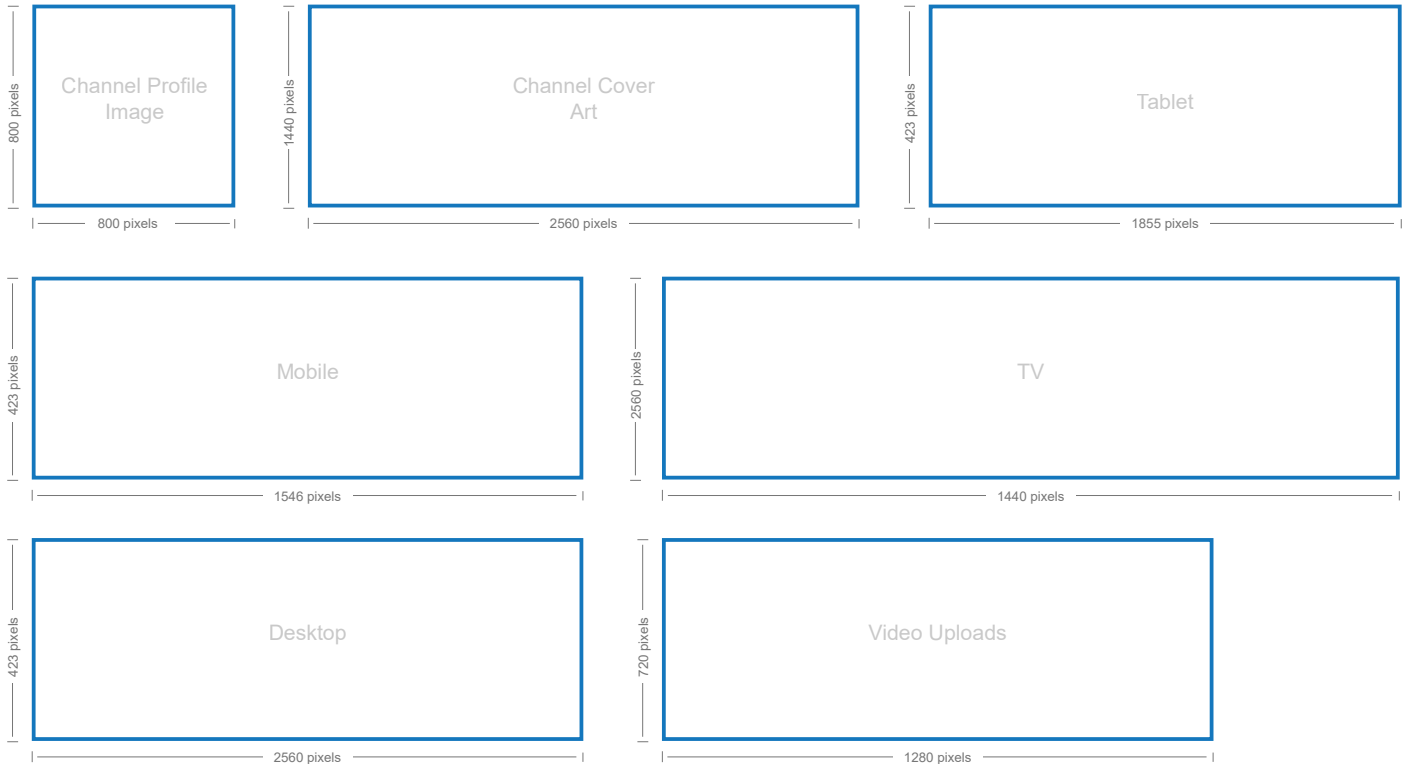

INSTAGRAM	Recommended Dimensions	Aspect Ratio
Profile Picture	110 x 110	-
Photo Thumbnails	161 x 161	-
Photo Size (Instagram App)	1080 x 1080 (square), 1080 x 1350 (4:5)	Between 1.91:1 and 4:5
Instagram Stories	1080 x 1920	9:16

LINKEDIN	Recommended Dimensions	Appears at (height scaled)	Maximum File Size	File Format
Personal Profile Image	300 x 300	500 x 500	8MB	PNG, JPG, GIF
Photo Thumbnails Personal Background Image	1584 x 396	1400 x 425	4MB	PNG, JPG, GIF
Company Logo Image	300 x 300	110 x 110	4MB	PNG, JPG, GIF
Company Main Image	1192 x 220	1128 x 191	4MB	PNG, JPG, GIF
Shared Link	1200 x 627	552 x 289	-	PNG, JPG, GIF
Shared Image	1200 x 627	552 x 289	-	PNG, JPG, GIF
Life Tab: Main Image	1128 x 376	varies by device	2MB	PNG, JPG, GIF
Life Tab: Company Photos	900 x 600	varies by device	-	PNG, JPG, GIF

PINTEREST	Recommended Dimensions	Appears at (height scaled)	Maximum File Size	File Format
Profile Picture	165 x 165	165 x 165	10MB	JPG, PNG
Pins (main page)	236	192	-	-
Pins (on board)	236	238	-	-
Pins (expanded)	600 Width	735	-	-
Pins (enlarged pin)	-	500 (infinite height)	-	-
Pin Board (large thumbnail)	222 x 150	-	-	-
Pin Board (smaller thumbnail)	55 x 55	-	-	-

YOUTUBE	Recommended Dimensions	Aspect Ratio
Channel Profile Image	800 x 800	-
Channel Cover Art	2560 x 1440	-
Tablet	1855 x 423	-
Mobile	1546 x 423	-
TV	2560 x 1440	-
Desktop	2560 x 423	-
Video Uploads	Minimum HD 1280 x 720	16:9