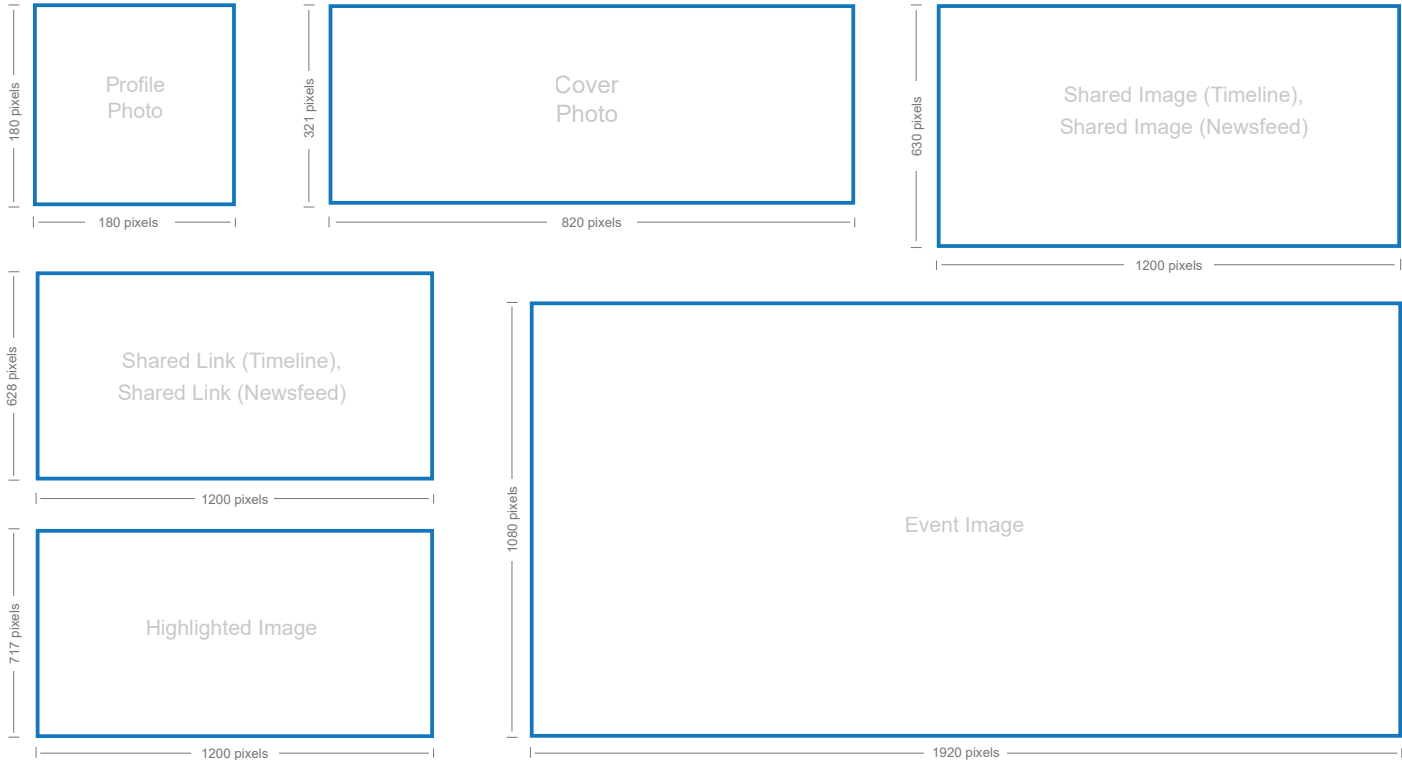

TWITTER	Recommended Dimensions	Minimum Dimensions	Maximum Dimensions	Image Scale	Max File Size	Image Formats
Profile Photo	400 x 400	200 x 200	-	1:1	2MB	JPG, GIF, PNG
Header Photo	1500 x 500	-	-	3:1	5MB	JPG, GIF, PNG
In-Stream Photo	506 x 253	440 x 220	1024 x 512	2:1 (16:9 recommended)	5MB for Photos, 3 MB for Gifs	JPG, GIF, PNG

INSTAGRAM	Recommended Dimensions	Aspect Ratio
Profile Picture	110 x 110	-
Photo Thumbnails	161 x 161	-
Photo Size (Instagram App)	1080 x 1080 (square), 1080 x 1350 (4:5)	Between 1.91:1 and 4:5
Instagram Stories	1080 x 1920	9:16

PINTEREST	Recommended Dimensions	Appears at (height scaled)	Maximum File Size	File Format
Profile Picture	165 x 165	165 x 165	10MB	JPG, PNG
Pins (main page)	236	192	-	-
Pins (on board)	236	238	-	-
Pins (expanded)	600 Width	735	-	-
Pins (enlarged pin)	-	500 (infinite height)	-	-
Pin Board (large thumbnail)	222 x 150	-	-	-
Pin Board (smaller thumbnail)	55 x 55	-	-	-

YOUTUBE	Recommended Dimensions	Aspect Ratio
Channel Profile Image	800 x 800	-
Channel Cover Art	2560 x 1440	-
Tablet	1855 x 423	-
Mobile	1546 x 423	-
TV	2560 x 1440	-
Desktop	2560 x 423	-
Video Uploads	Minimum HD 1280 x 720	16:9