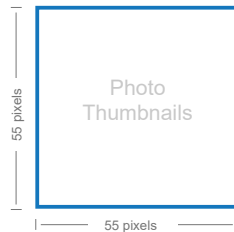

TWITTER	Recommended Dimensions	Minimum Dimensions	Maximum Dimensions	Image Scale	Max File Size	Image Formats
Profile Photo	400 x 400	200 x 200	-	1:1	2MB	JPG, GIF, PNG
Header Photo	1500 x 500	-	-	3:1	5MB	JPG, GIF, PNG
In-Stream Photo	506 x 253	440 x 220	1024 x 512	2:1 (16:9 recommended)	5MB for Photos, 3 MB for Gifs	JPG, GIF, PNG

INSTAGRAM	Recommended Dimensions	Aspect Ratio
Profile Picture	110 x 110	-
Photo Thumbnails	161 x 161	-
Photo Size (Instagram App)	1080 x 1080 (square), 1080 x 1350 (4:5)	Between 1.91:1 and 4:5
Instagram Stories	1080 x 1920	9:16

PINTEREST	Recommended Dimensions	Appears at (height scaled)	Maximum File Size	File Format
Profile Picture	165 x 165	165 x 165	10MB	JPG, PNG
Pins (main page)	236	192	-	-
Pins (on board)	236	238	-	-
Pins (expanded)	600 Width	735	-	-
Pins (enlarged pin)	-	500 (infinite height)	-	-
Pin Board (large thumbnail)	222 x 150	-	-	-
Pin Board (smaller thumbnail)	55 x 55	-	-	-

YOUTUBE	Recommended Dimensions	Aspect Ratio
Channel Profile Image	800 x 800	-
Channel Cover Art	2560 x 1440	-
Tablet	1855 x 423	-
Mobile	1546 x 423	-
TV	2560 x 1440	-
Desktop	2560 x 423	-
Video Uploads	Minimum HD 1280 x 720	16:9