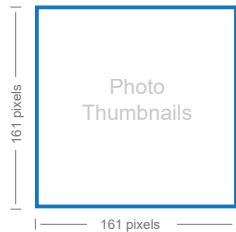

# SOCIAL MEDIA IMAGE SIZES CHEAT SHEET

FACEBOOK	Recommended Dimensions	Minimum Dimensions	Maximum Dimensions	Image Scale	Max File Size	Image Formats
Profile Photo	180 x 180	160 x 160	-	1:1	-	-
Cover Photo	820 x 312	400 x 150	-	2.7:1	100KB	RGB, JPG, PNG
Shared Image (Timeline)	1200 x 630	-	-	1.91:1	-	-
Shared Image (Newsfeed)	1200 x 630	-	-	1.91:1	-	-
Shared Link (Timeline)	1200 x 628	200 x 200	-	1.91:1	-	-
Shared Link (Newsfeed)	1200 x 628	200 x 200	-	1.91:1	-	-
Highlighted Image	1200 x 717	843 x 504	-	1:1.67	-	-
Event Image	1920 x 1080	470 x 174	-	16:9	-	-

TWITTER	Recommended Dimensions	Minimum Dimensions	Maximum Dimensions	Image Scale	Max File Size	Image Formats
Profile Photo	400 x 400	200 x 200	-	1:1	2MB	JPG, GIF, PNG
Header Photo	1500 x 500	-	-	3:1	5MB	JPG, GIF, PNG
In-Stream Photo	506 x 253	440 x 220	1024 x 512	2:1 (16:9 recommended)	5MB for Photos, 3 MB for Gifs	JPG, GIF, PNG

INSTAGRAM	Recommended Dimensions	Aspect Ratio
Profile Picture	110 x 110	-
Photo Thumbnails	161 x 161	-
Photo Size (Instagram App)	1080 x 1080 (square), 1080 x 1350 (4:5)	Between 1.91:1 and 4:5
Instagram Stories	1080 x 1920	9:16

PINTEREST	Recommended Dimensions	Appears at (height scaled)	Maximum File Size	File Format
Profile Picture	165 x 165	165 x 165	10MB	JPG, PNG
Pins (main page)	236	192	-	-
Pins (on board)	236	238	-	-
Pins (expanded)	600 Width	735	-	-
Pins (enlarged pin)	-	500 (infinite height)	-	-
Pin Board (large thumbnail)	222 x 150	-	-	-
Pin Board (smaller thumbnail)	55 x 55	-	-	-